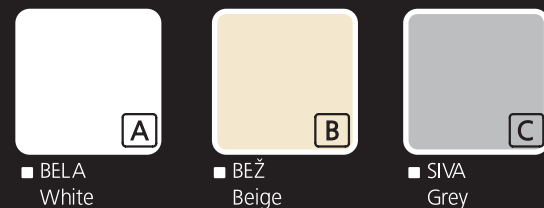

Model vrat in ličnic / Door/drawer fronts model

Barve vrat (visoki sijaj) / Door/drawer fronts colours (high gloss)

Dezeni vrat (lesne teksture) / Door/drawer fronts decors (wood textures)

Dezeni obodov kuhinjskih elementov / Kitchen elements framework colours