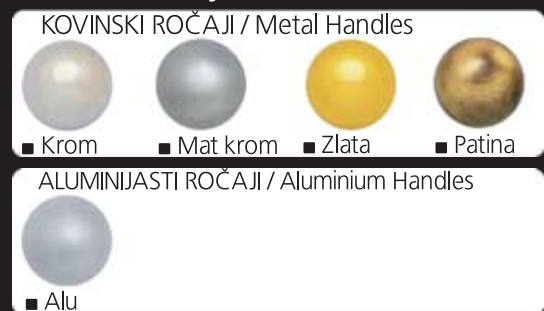

Barve ročajev / Handle colours