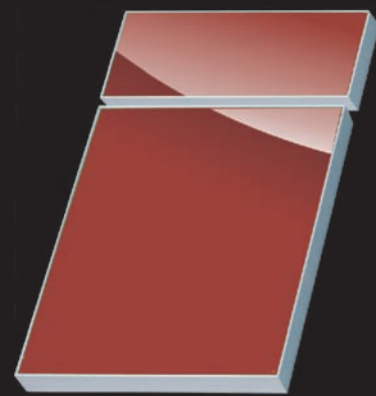

Model vrat in ličnic / Door/drawer fronts model